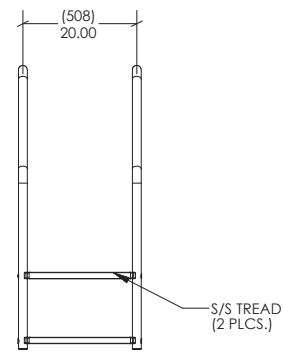

Deck-Mounted Ladder

- Individually crafted with state-of-the-art bending technology
- 38mm diameter, 1.2mm thickness 316L stainless steel tubing
- Custom finishing options:
Powder-coating in pearl white, stone beige and Aztec black
Nycote® finish provides extra barrier of protection

Model No.	Description
SL-PF-2	Deck-Mounted Two-step Ladder
SL-PF-3	Deck-Mounted Three-step Ladder

Colours

PEARL WHITE

STONE BEIGE

AZTEC BLACK

Rainbow Pool Products

PO Box 2388, Mansfield Qld 4122

Telephone STD 61-7-3849 5385