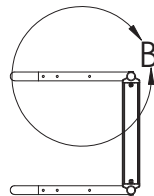

Deck-Mounted Ladder

- Individually crafted with state-of-the-art bending technology
- 38mm diameter, 1.2mm thickness 316L stainless steel tubing
- Custom finishing options:
Powder-coating in pearl white, stone beige and Aztec black
Nycote® finish provides extra barrier of protection

Model No.	Description
SL-PF-2	Deck-Mounted Two-step Ladder
SL-PF-3	Deck-Mounted Three-step Ladder

Colours

PEARL WHITE

STONE BEIGE

AZTEC BLACK

Rainbow Pool Products

PO Box 2388, Mansfield Qld 4122

Telephone STD 61-7-3849 5385