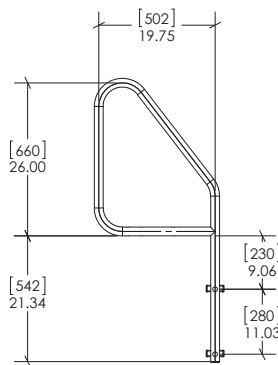

Deck-Mounted Ladder

- Individually crafted with state-of-the-art bending technology
- 38mm diameter, 1.2mm thickness 316L stainless steel tubing
- Custom finishing options:
Powder-coating in pearl white, stone beige and Aztec black
Nycote® finish provides extra barrier of protection

Model No.	Description
SL-PF-2	Deck-Mounted Two-step Ladder
SL-PF-3	Deck-Mounted Three-step Ladder

Colours

PEARL WHITE

STONE BEIGE

AZTEC BLACK

Rainbow Pool Products

PO Box 2388, Mansfield Qld 4122

Telephone STD 61-7-3849 5385