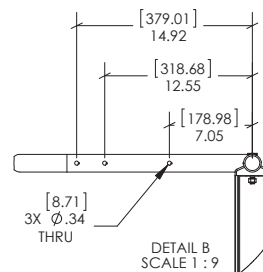

Deck-Mounted Ladder

- Individually crafted with state-of-the-art bending technology
- 38mm diameter, 1.2mm thickness 316L stainless steel tubing
- Custom finishing options:
Powder-coating in pearl white, stone beige and Aztec black
Nycote® finish provides extra barrier of protection

Model No.	Description
SL-PF-2	Deck-Mounted Two-step Ladder
SL-PF-3	Deck-Mounted Three-step Ladder

Colours

PEARL WHITE

STONE BEIGE

AZTEC BLACK

Rainbow Pool Products

PO Box 2388, Mansfield Qld 4122

Telephone STD 61-7-3849 5385